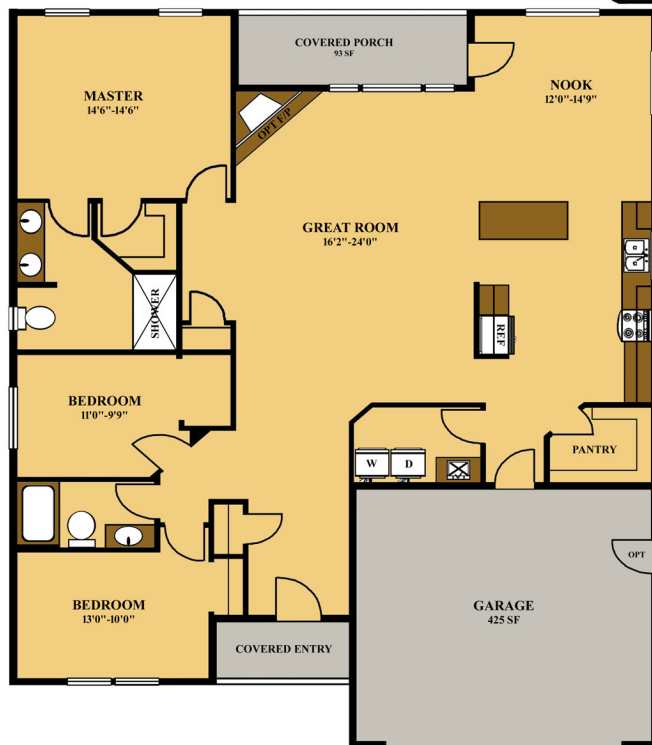

PLAN:1900
 FIRST FLOOR: 1900 SF
 TOTAL AREA: 1900 SF

44'

60'

GUIDE ONLY. THIS PRODUCT DOES NOT NECESSARILY REFLECT EXACT FINISHES/DETAILS.