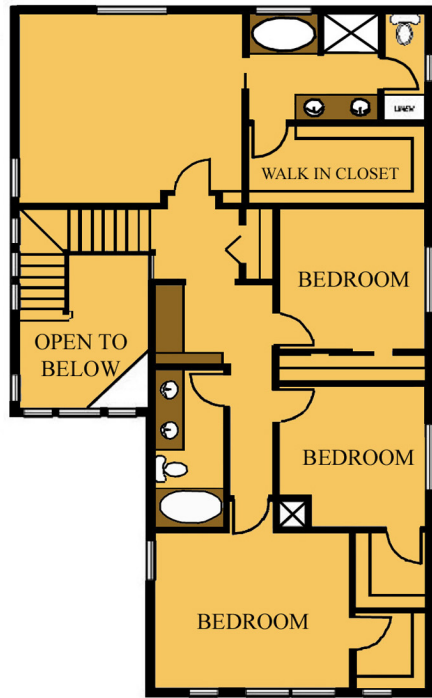

**PLAN- 2334**  
 1ST FLOOR 1121 SF  
 2ND FLOOR 1213 SF  
 TOTAL 2334 SF

GUIDE ONLY. THIS PRODUCT DOES NOT NECESSARILY REFLECT EXACT FINISHES/DETAILS.