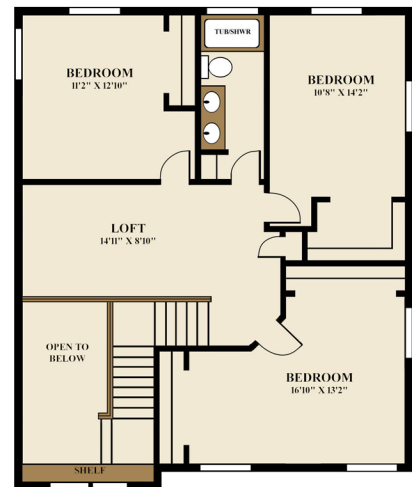

PLAN-2352
MAIN FLOOR: 1392 SF
UPPER FLOOR: 960 SF
TOTAL: 2352 SF

GUIDE ONLY. THIS PRODUCT DOES NOT NECESSARILY REFLECT EXACT FINISHES/DETAILS.