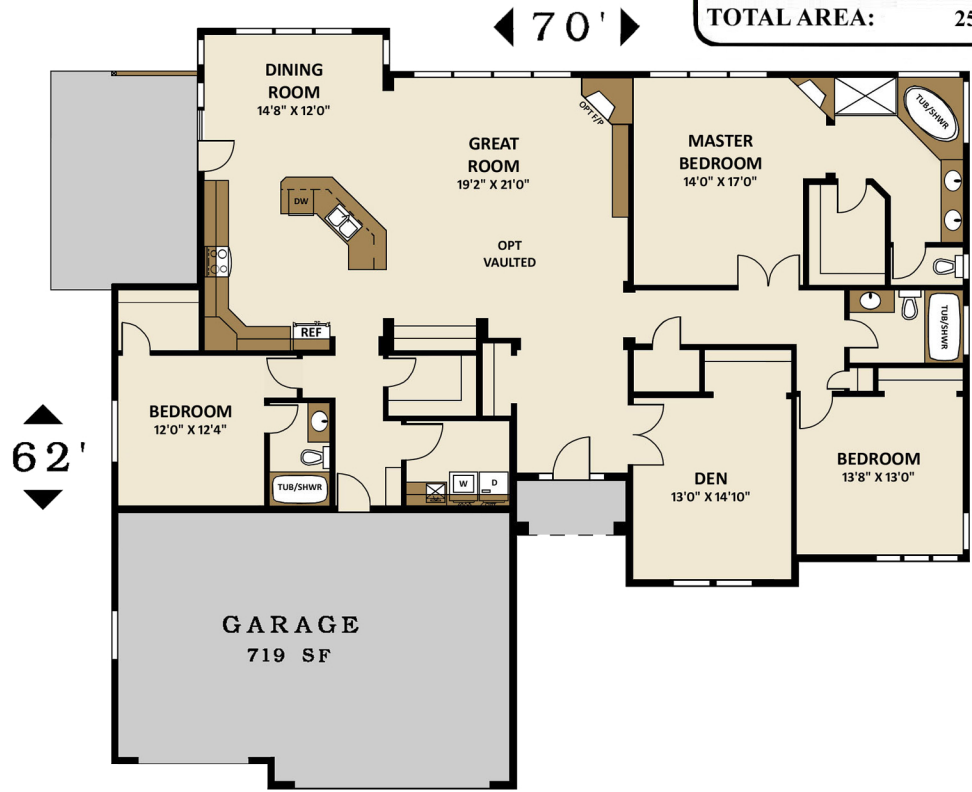

PLAN: 2571
MAIN FLOOR: 2571 SF
TOTAL AREA: 2571 SF

GUIDE ONLY. THIS FLYER DOES NOT NECESSARILY REFLECT EXACT FINISHES/DETAILS.