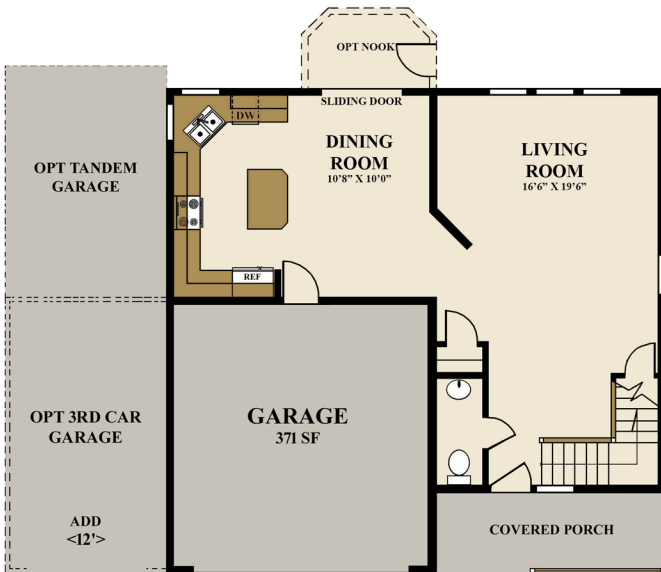

PLAN: 1871	
MAIN FLOOR:	837 SF
UPPER FLOOR:	1034 SF
TOTAL AREA:	1871 SF

36'

37'

GUIDE ONLY. THIS PRODUCT DOES NOT NECESSARILY REFLECT EXACT FINISHES/DETAILS.