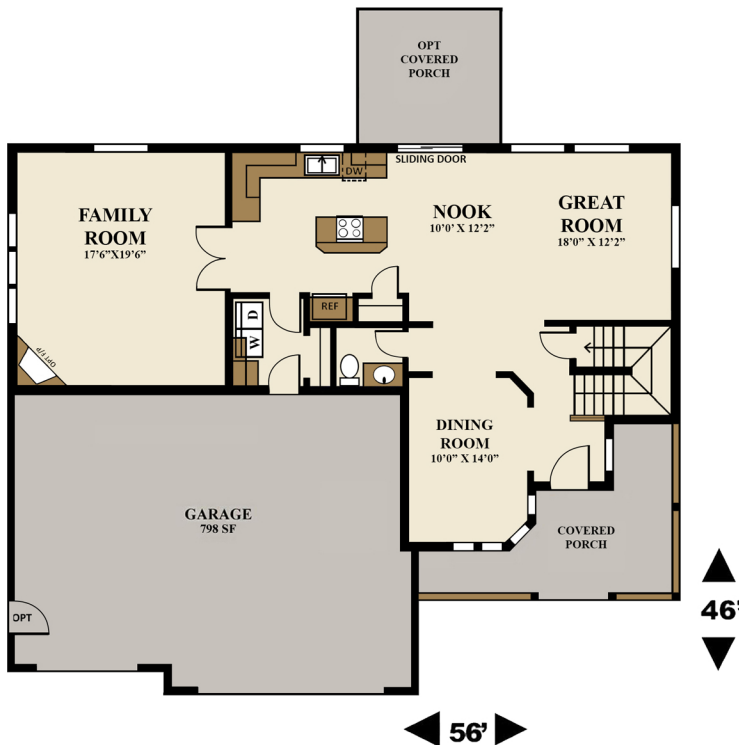

PLAN: 2435	
MAIN FLOOR:	1343 SF
UPPER FLOOR:	1092 SF
TOTAL:	2435 SF

GUIDE ONLY. THIS PRODUCT DOES NOT NECESSARILY REFLECT EXACT FINISHES/DETAILS.