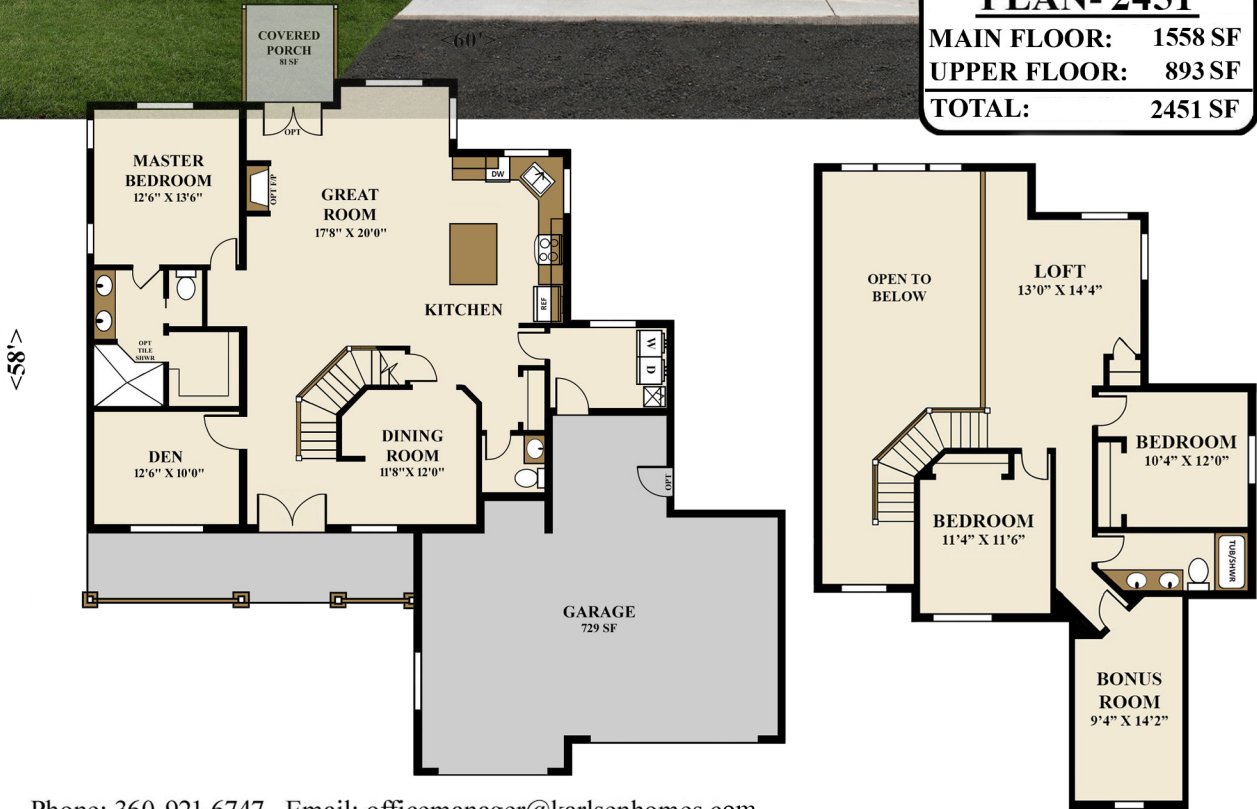

PLAN-2451
MAIN FLOOR: 1558 SF
UPPER FLOOR: 893 SF
TOTAL: 2451 SF

Phone: 360-921-6747 Email: officemanager@karlshomes.com
GUIDE ONLY. THIS BROCHURE DOES NOT NECESSARILY REFLECT EXACT FINISHES/DETAILS.