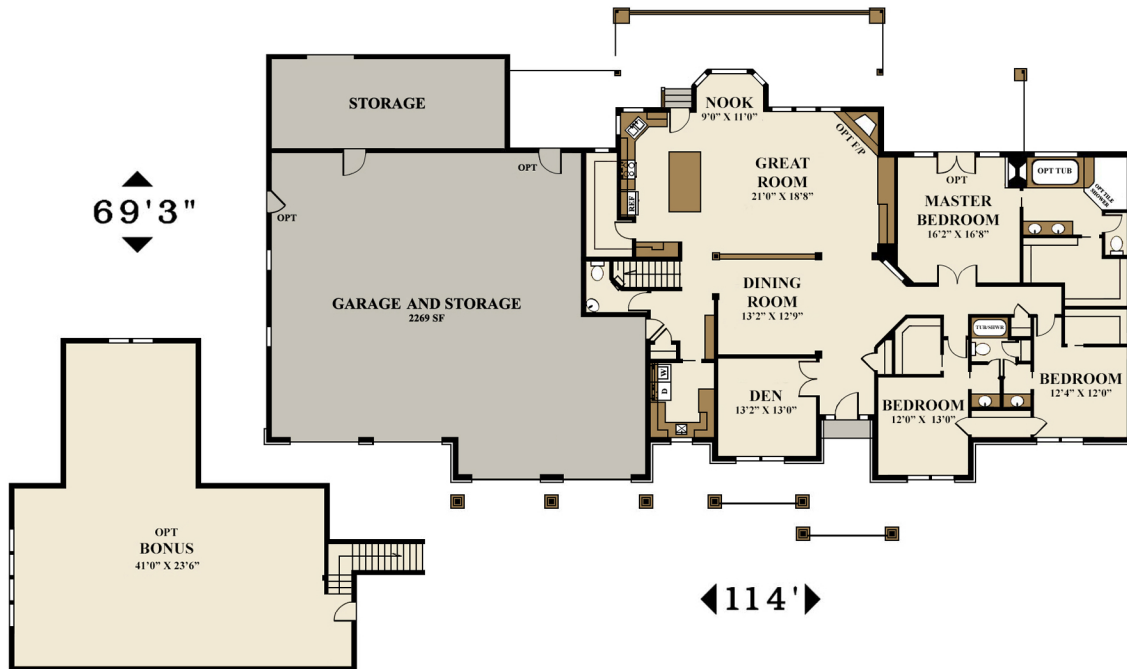

<b>PLAN: 2890</b>	
<b>MAIN FLOOR:</b>	<b>2890 SF</b>
<b>OPT BONUS:</b>	<b>1424 SF</b>
<b>TOTAL AREA:</b>	<b>4314 SF</b>

**GUIDE ONLY. THIS BROCHURE DOES NOT NECESSARILY REFLECT EXACT FINISHES/DETAILS.**