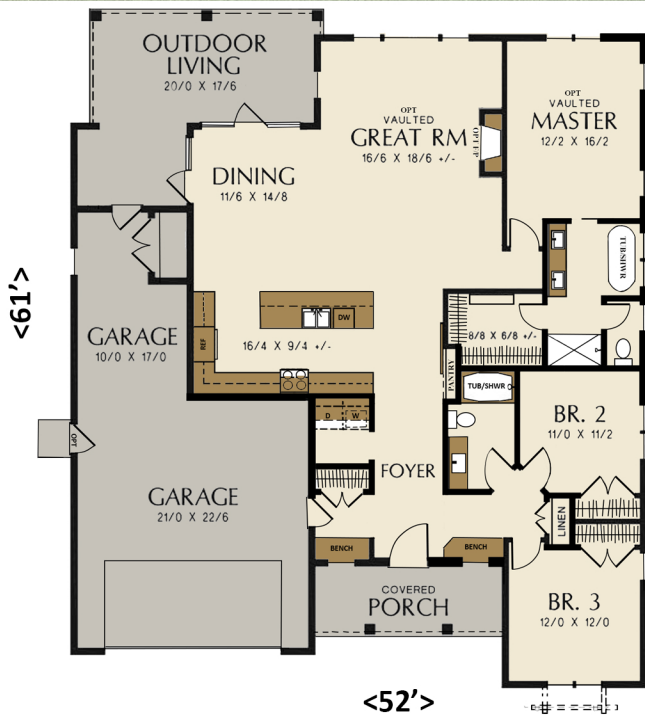

**PLAN # 1878**  
**MAIN FLOOR: 1878 SF**  
**TOTAL: 1878 SF**

Phone: 360-921-6747 Email: officemanager@karlsonhomes.com

**GUIDE ONLY. THIS BROCHURE DOES NOT NECESSARILY REFLECT EXACT FINISHES/DETAILS.**