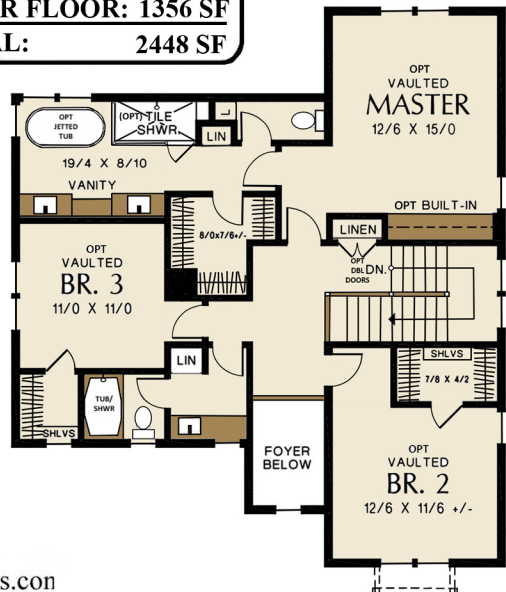

PLAN# 2448
MAIN FLOOR: 1092 SF
UPPER FLOOR: 1356 SF
TOTAL: 2448 SF

Phone: 360-921-6747 Email: officemanager@karlsonhomes.com

GUIDE ONLY. THIS BROCHURE DOES NOT NECESSARILY REFLECT EXACT FINISHES/DETAILS.