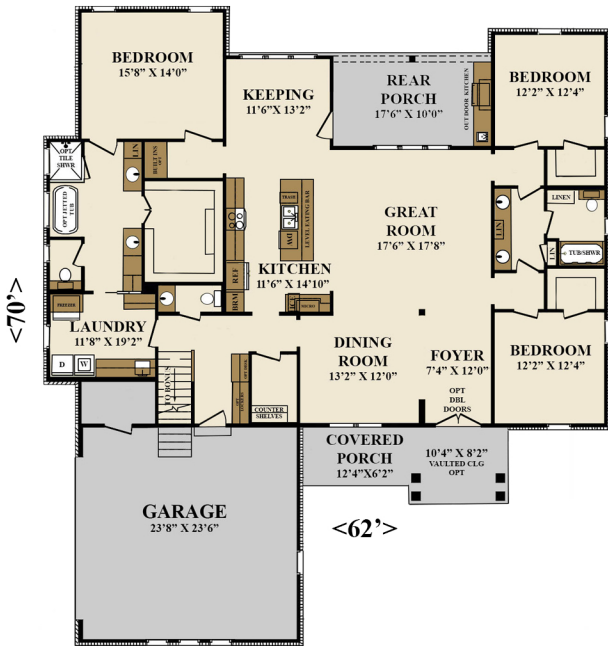

PLAN# 2393
MAIN FLOOR: 2393 SF
OPT BONUS ROOM: 304 SF
TOTAL: 2697 SF

Phone: 360-921-6747 Email: officemanager@karlsonhomes.com

GUIDE ONLY. THIS BROCHURE DOES NOT NECESSARILY REFLECT EXACT FINISHES/DETAILS.