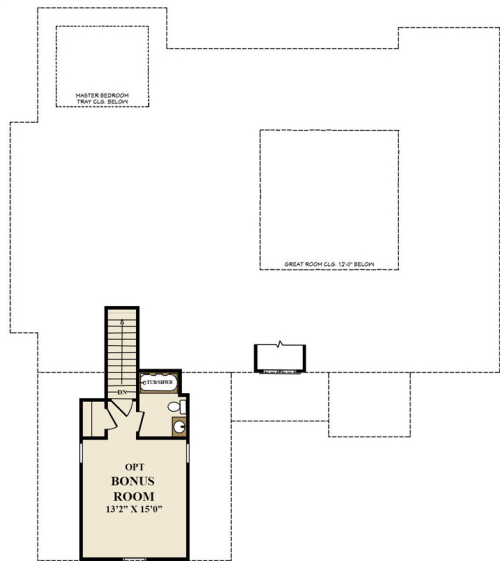

PLAN# 2393
MAIN FLOOR: 2393 SF
OPT BONUS ROOM: 304 SF
TOTAL: 2697 SF

Phone: 360-921-6747 Email: officemanager@karlsonhomes.com

GUIDE ONLY. THIS BROCHURE DOES NOT NECESSARILY REFLECT EXACT FINISHES/DETAILS.