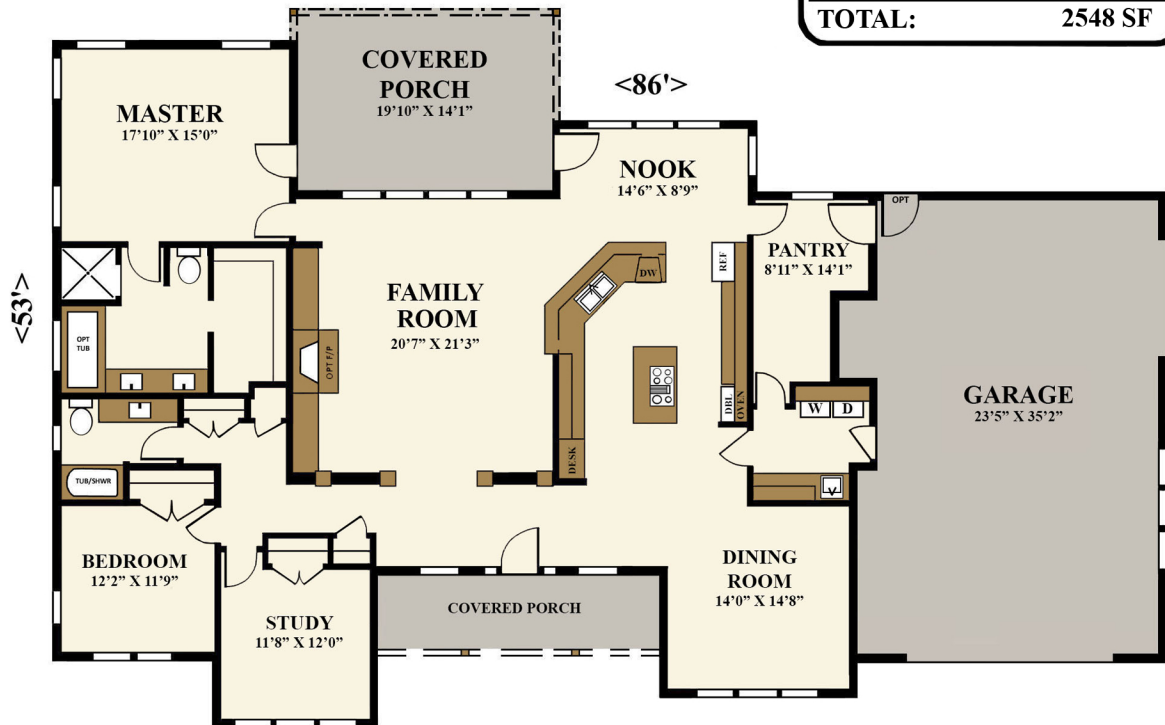

PLAN: 2548
MAIN FLOOR: 2548 SF
TOTAL: 2548 SF

GUIDE ONLY. THIS BROCHURE DOES NOT NECESSARILY REFLECT EXACT FINISHES/DETAILS.