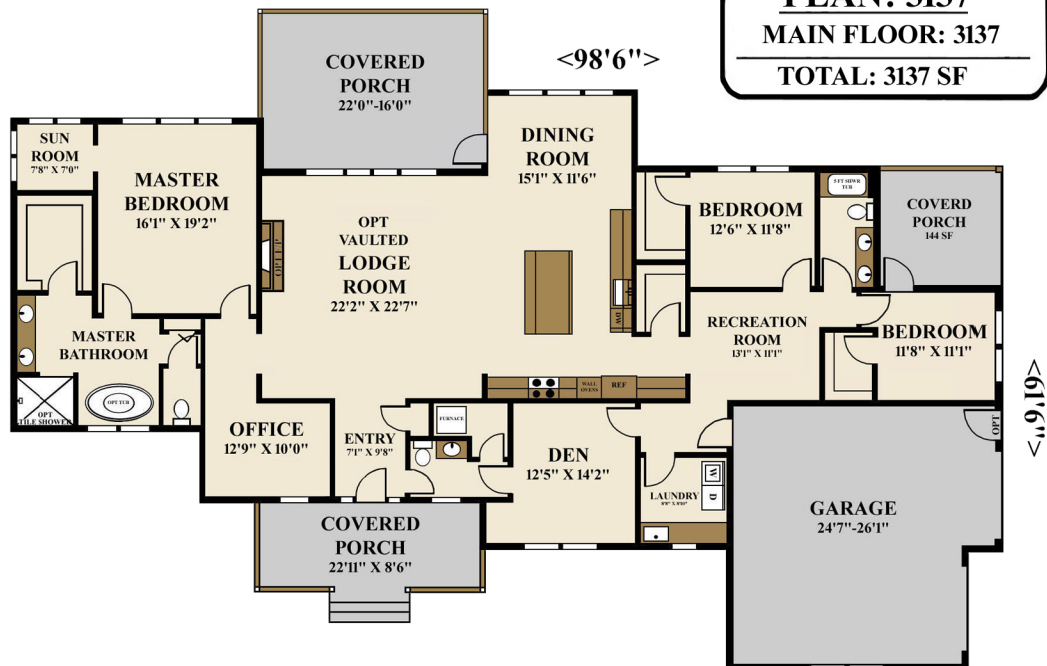

PLAN: 3137
MAIN FLOOR: 3137
TOTAL: 3137 SF

Phone: 360-921-6747 Email: officemanager@karlshomes.com

GUIDE ONLY. THIS BROCHURE DOES NOT NECESSARILY REFLECT EXACT FINISHES/DETAILS.