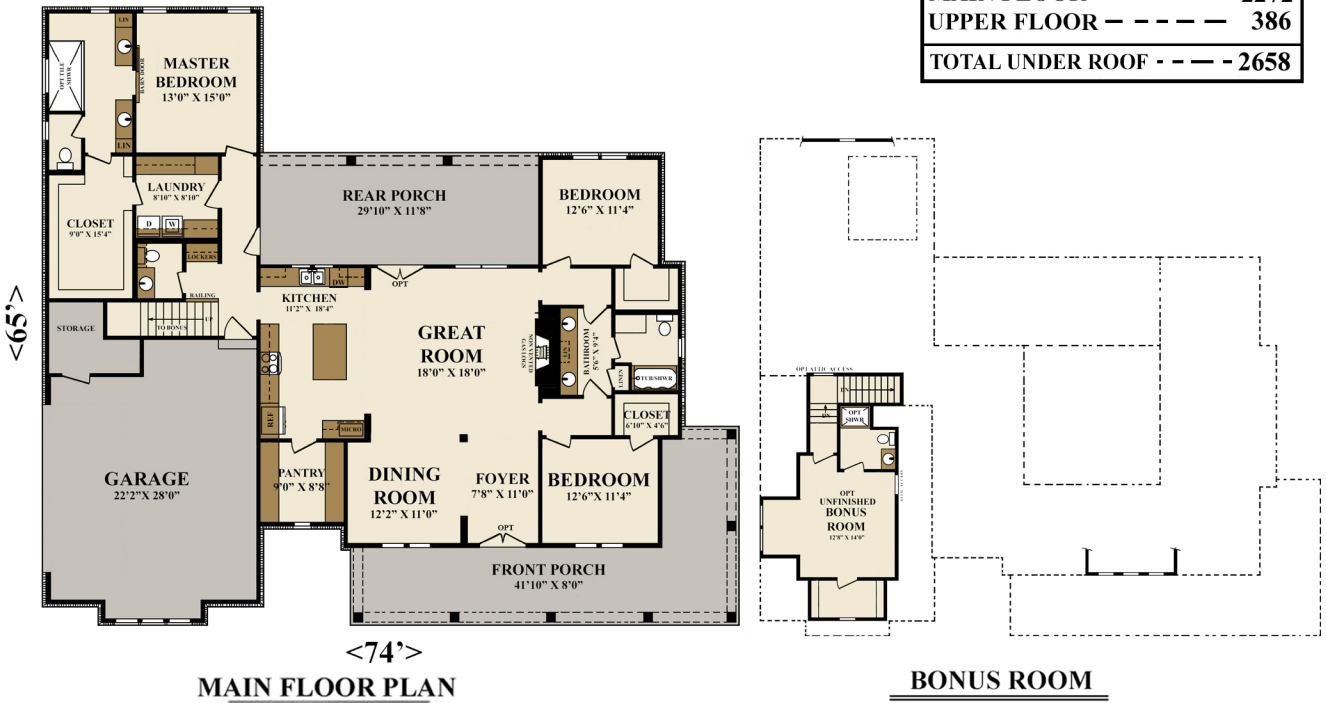

SQUARE FOOTAGE	
MAIN FLOOR	2272
UPPER FLOOR	386
TOTAL UNDER ROOF	2658

GUIDE ONLY THIS BROCHURE DOES NOT NECESSARILY REFLECT EXACT FINISHES/DETAILS.