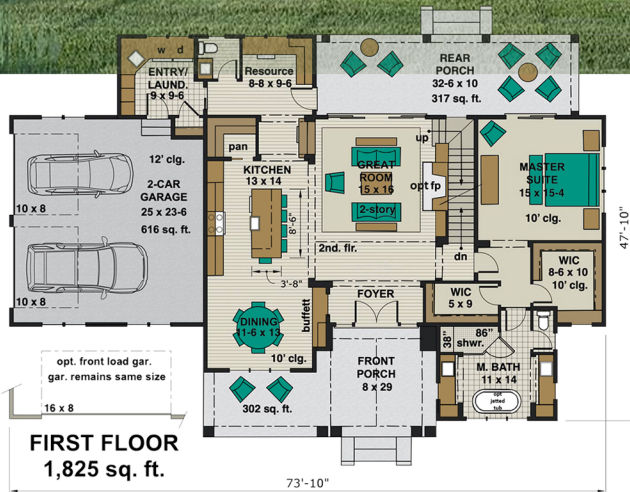

PLAN# 2925
MAIN FLOOR: 1825 SF
UPPER FLOOR: 1100 SF
OPT BONUS ROOM: 376 SF
TOTAL: 3031 SF

FIRST FLOOR
1,825 sq. ft.

SECOND FLOOR
1,100 sq. ft. (Plus Bonus)

GUIDE ONLY. THIS BROCHURE DOES NOT NECESSARILY REFLECT FINISHES/DETAILS.