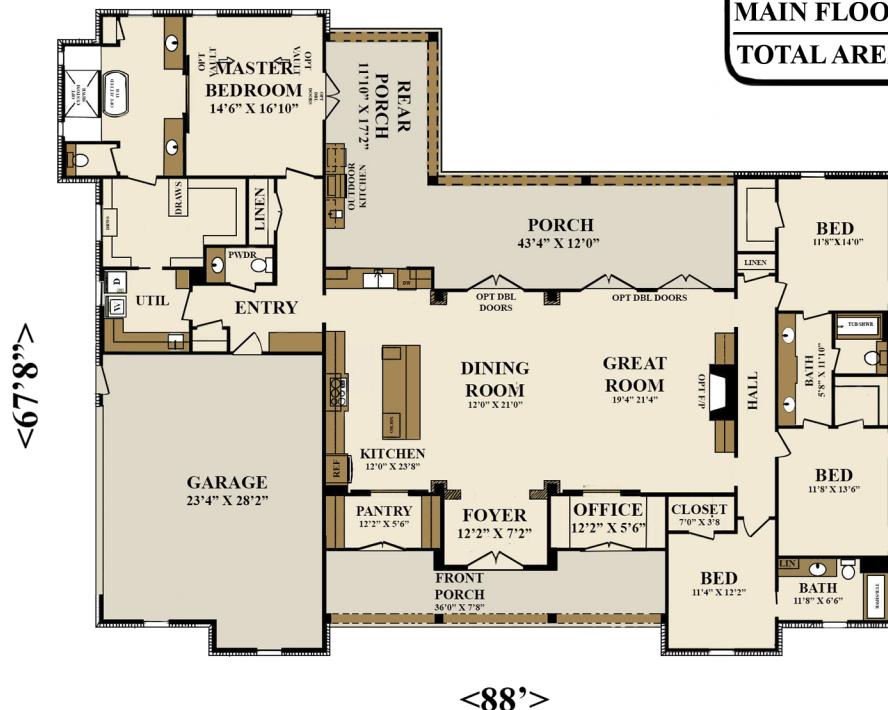

PLAN: 3076
MAIN FLOOR: 3076 SF
TOTAL AREA: 3076 SF

GUIDE ONLY. THIS BROCHURE DOES NOT NECESSARILY REFLECT EXACT FINISHES/DETAILS.