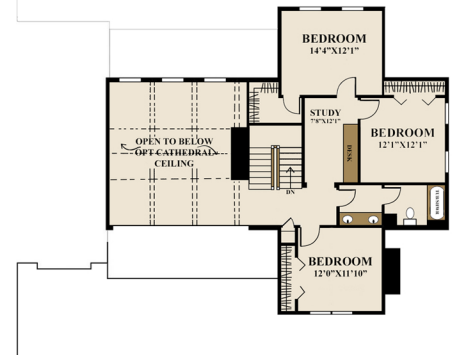

PLAN #3124
MAIN FLOOR: 2286 SF
UPPER FLOOR: 838 SF
TOTAL: 3124 SF

GUIDE ONLY. THIS BROCHURE DOES NOT NECESSARILY REFLECT EXACT FINISHES DETAILS.