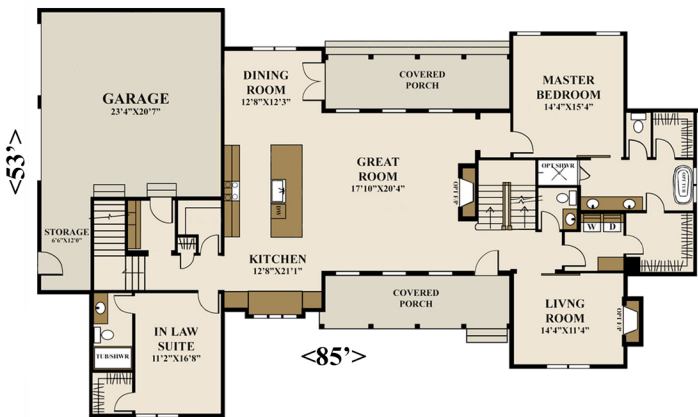

PLAN #3124
MAIN FLOOR: 2286 SF
UPPER FLOOR: 838 SF
TOTAL: 3124 SF

GUIDE ONLY. THIS BROCHURE DOES NOT NECESSARILY REFLECT EXACT FINISHES DETAILS.