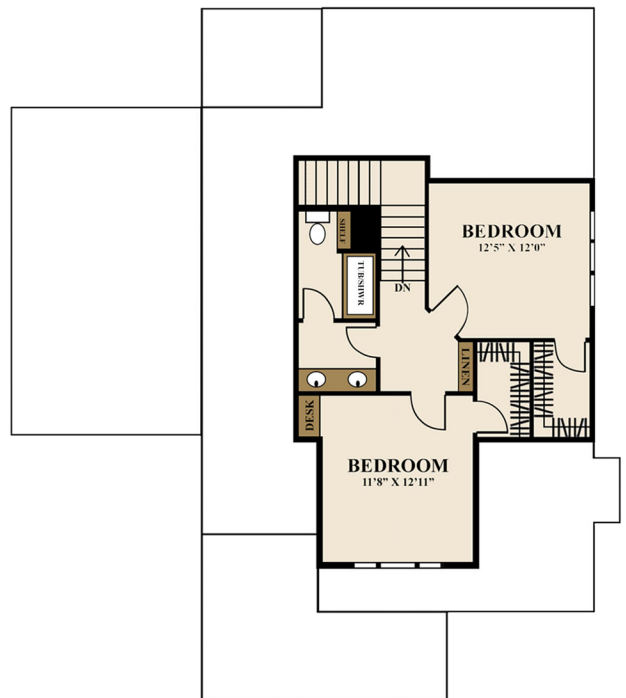

PLAN#1836
MAIN FLOOR: 1290 SF
UPPER FLOOR: 546 SF
TOTAL: 1836 SF

GUIDE ONLY. THIS BROCHURE DOES NOT NECESSARILY REFLECT EXACT FINISHES DETAILS.