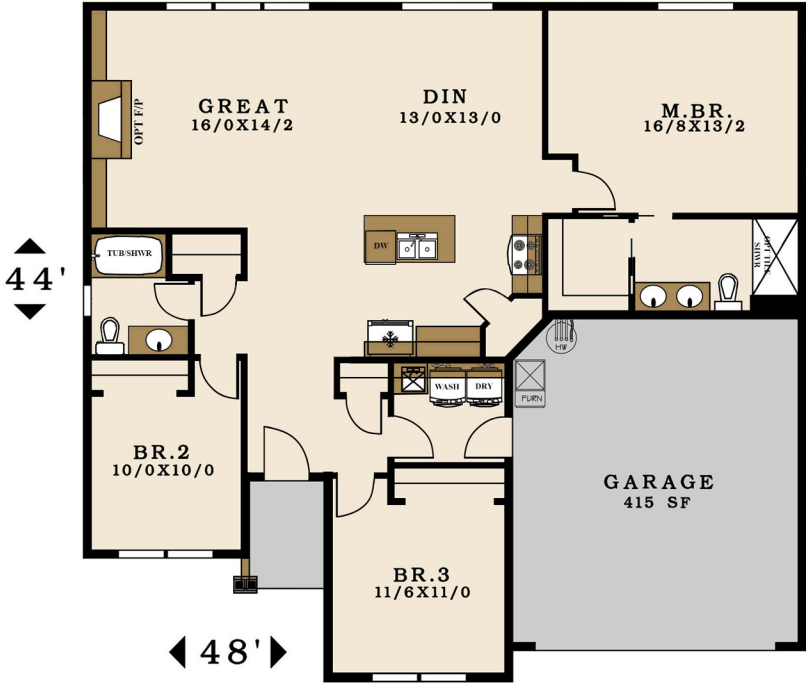

PLAN: 1504
MAIN FLOOR: 1504 SF
TOTAL AREA: 1504 SF

GUIDE ONLY. THIS BROCHURE DOES NOT NECESSARILY REFLECT EXACT FINISHES/DETAILS.