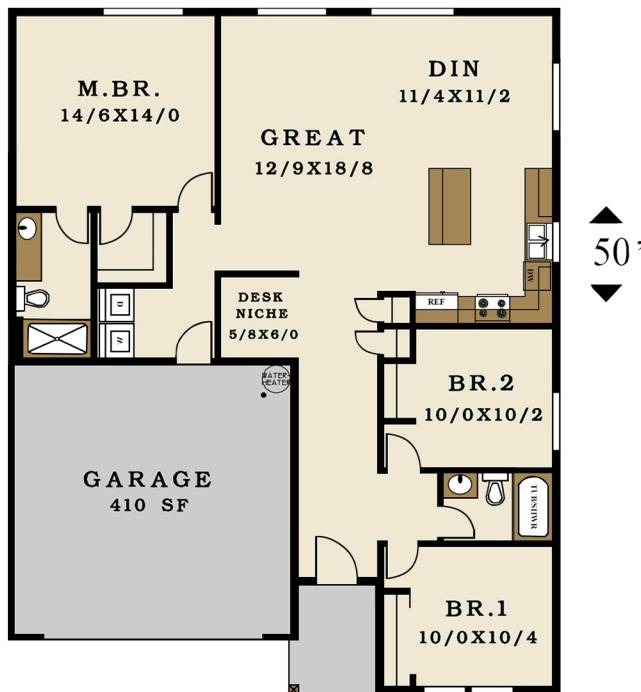

PLAN: 1458
MAIN FLOOR: 1458 SF
TOTAL: 1458 SF

◀ 40' ▶

GUIDE ONLY. THIS BROCHURE DOES NOT NECESSARILY REFLECT EXACT FINISHES/DETAILS.