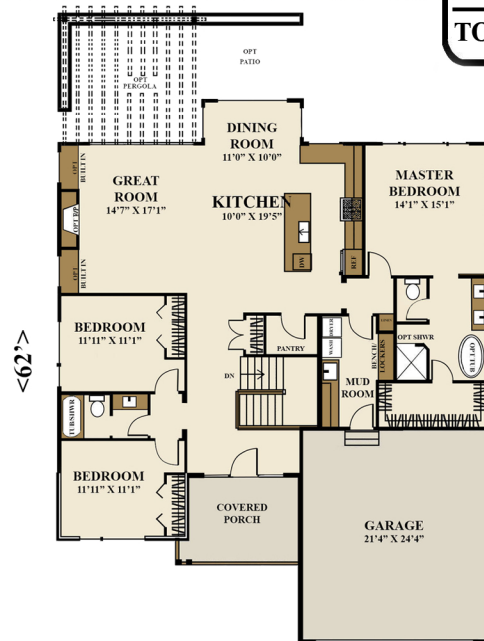

PLAN:1986

MAIN FLOOR: 1986 SF

TOTAL AREA: 1986 SF

<51'>

Phone: 360-921-6747 Email: officemanager@karlshomes.com

GUIDE ONLY. THIS BROCHURE DOES NOT NECESSARILY REFLECT EXACT FINISHES/DETAILS.