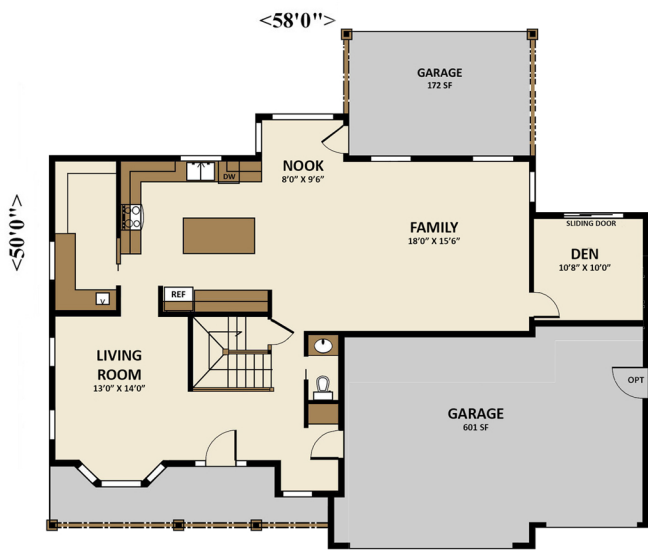

PLAN: 2722	
MAIN FLOOR:	1370 SF
UPPER FLOOR:	1352 SF
TOTAL:	2722 SF

GUIDE ONLY. THIS BROCHURE DOES NOT NECESSARILY REFLECT EXACT FINISHES/DETAILS.