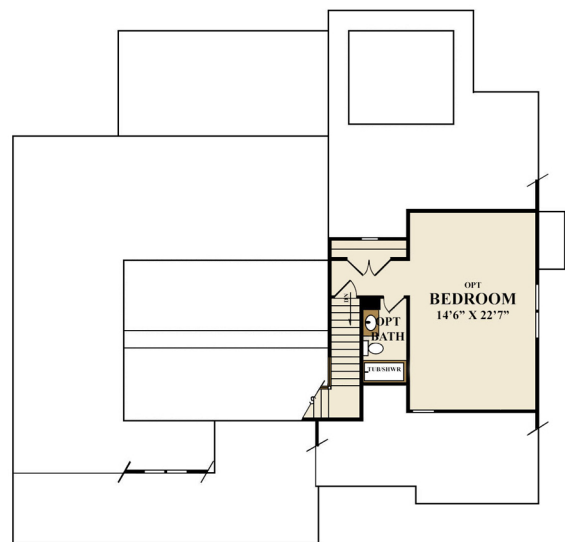

PLAN# 2102	
MAIN FLOOR:	2102 SF
OPT BONUS ROOM:	463 SF
TOTAL:	2565 SF

GUIDE ONLY. THIS BROCHURE DOES NOT NECESSARILY REFLECT EXACT FINISHES/DETAILS.