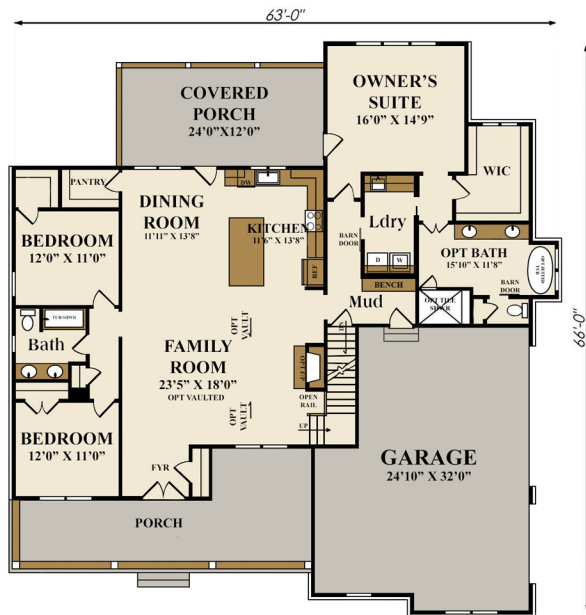

PLAN# 2102	
MAIN FLOOR:	2102 SF
OPT BONUS ROOM:	463 SF
TOTAL:	2565 SF

GUIDE ONLY. THIS BROCHURE DOES NOT NECESSARILY REFLECT EXACT FINISHES/DETAILS.