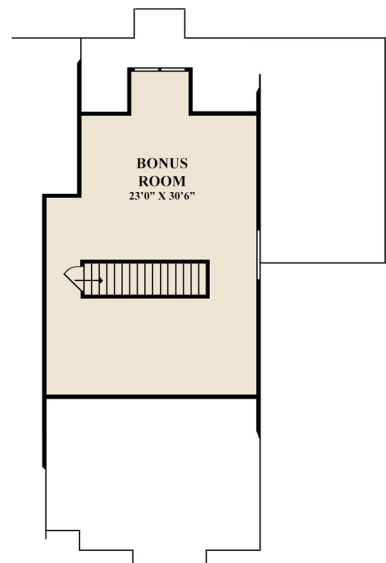

PLAN: 2679	
MAIN FLOOR:	2679 SF
BONUS ROOM:	678 SF
TOTAL AREA:	3257 SF

GUIDE ONLY. THIS BROCHURE DOES NOT NOT NECESSARILY REFLECT EXACT FINISHES/DETAILS.