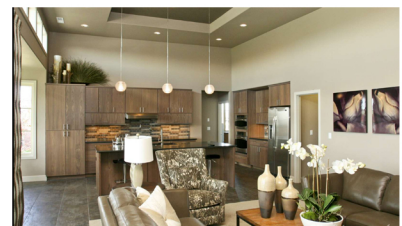

PLAN# 2334
MAIN FLOOR: 2334 SF
TOTAL: 2334 SF

Phone: 360-921-6747 Email: officemanager@karlshomes.com
GUIDE ONLY. THIS BROCHURE DOES NOT NECESSARILY REFLECT EXACT FINISHES/DETAILS.