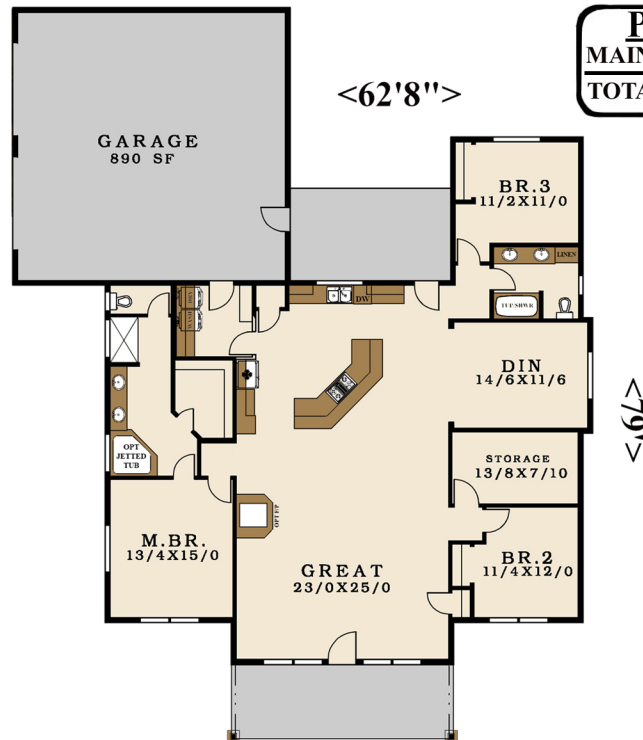

PLAN# 2257
MAIN FLOOR: 2257 SF
TOTAL AREA: 2257 SF

Phone: 360-921-6747 Email: officemanager@karlshomes.com

GUIDE ONLY. THIS BROCHURE DOES NOT NECESSARILY REFLECT EXACT FINISHES/DETAILS.