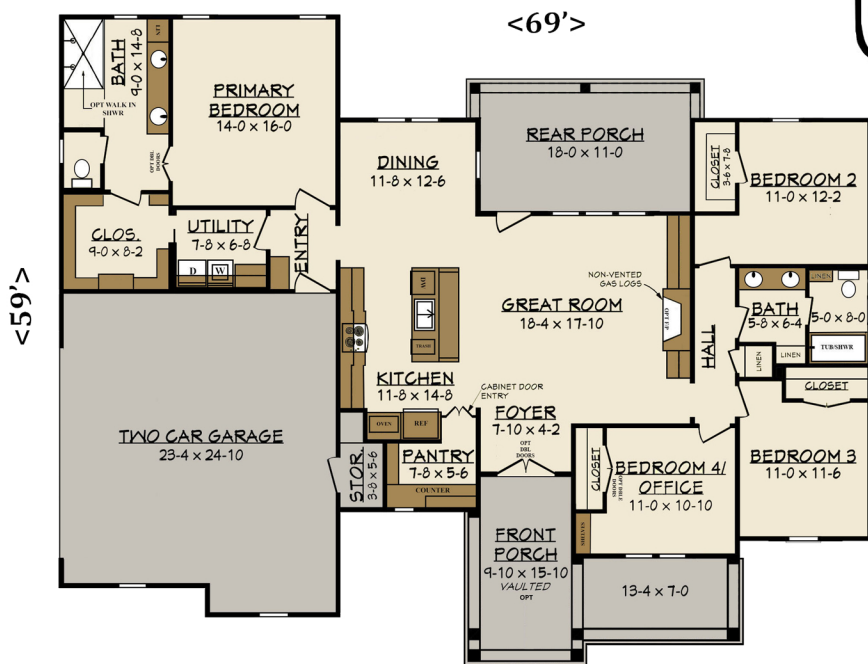

PLAN# 1988
MAIN FLOOR: 1988 SF
TOTAL: 1988 SF

Phone: 360-921-6747 Email: officemanager@karlshomes.com

GUIDE ONLY. THIS BROCHURE DOES NOT NECESSARILY REFLECT EXACT FINISHES/DETAILS.