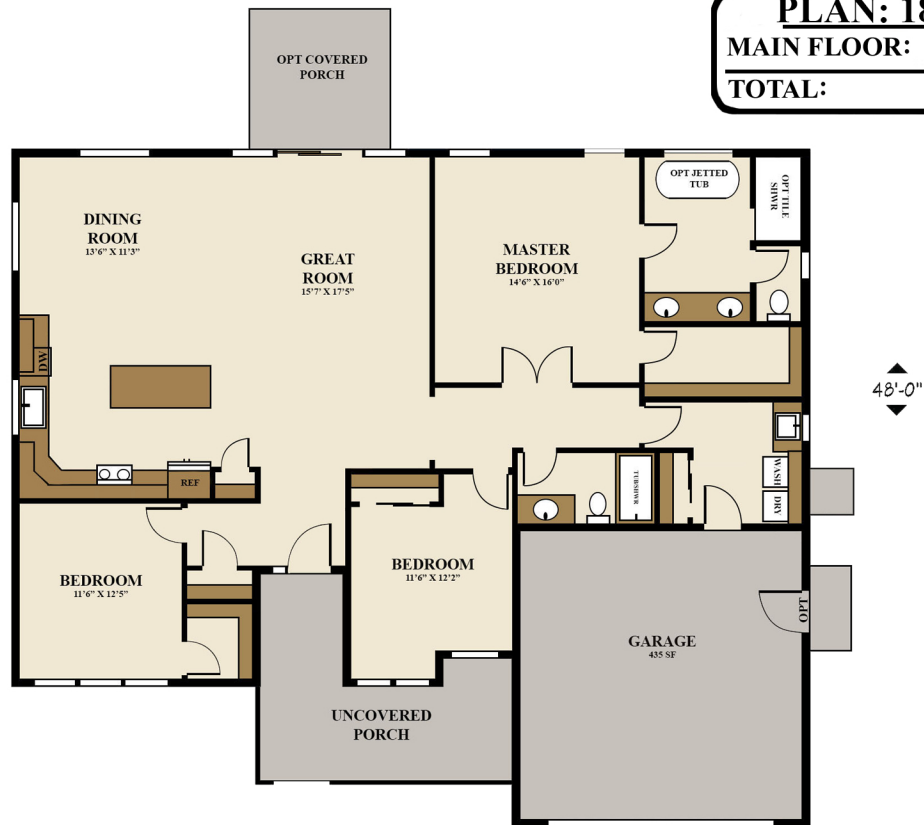

◀ 56'-6" ▶

**PLAN: 1862**  
**MAIN FLOOR: 1862 SF**  
**TOTAL: 1862 SF**

48'-0"

Phone: 360-921-6747 Email: officemanager@karlsenhomes.com  
**GUIDE ONLY. THIS BROCHURE DOES NOT NECESSARILY REFLECT EXACT FINISHES/DETAILS.**