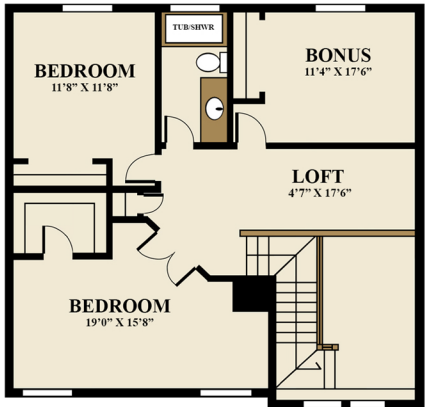

PLAN: 2070
MAIN FLOOR: 1255 SF
UPPER FLOOR: 815 SF
TOTAL: 2070 SF

◀57'▶

▲44'▼

GUIDE ONLY. THIS BROCHURE DOES NOT NECESSARILY REFLECT EXACT FINISHES/DETAILS.