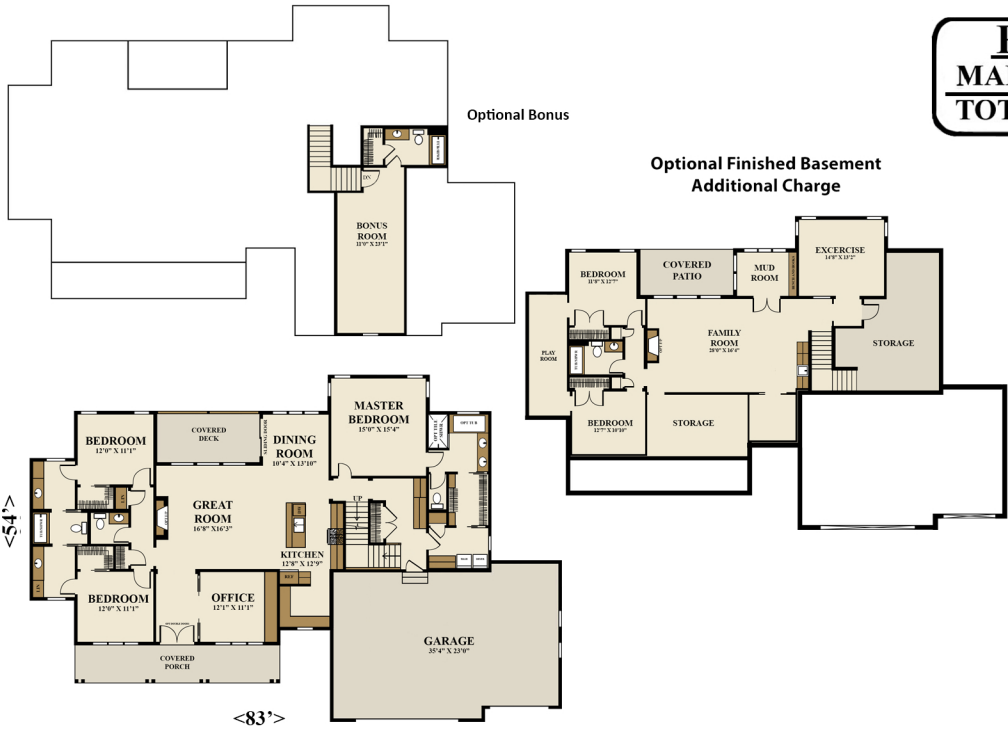

PLAN: 2175
MAIN FLOOR: 2175 SF
TOTAL: 2175 SF

GUIDE ONLY. THIS BROCHURE DOES NOT NECESSARILY REFLECT EXACT FINISHES/DETAILS.