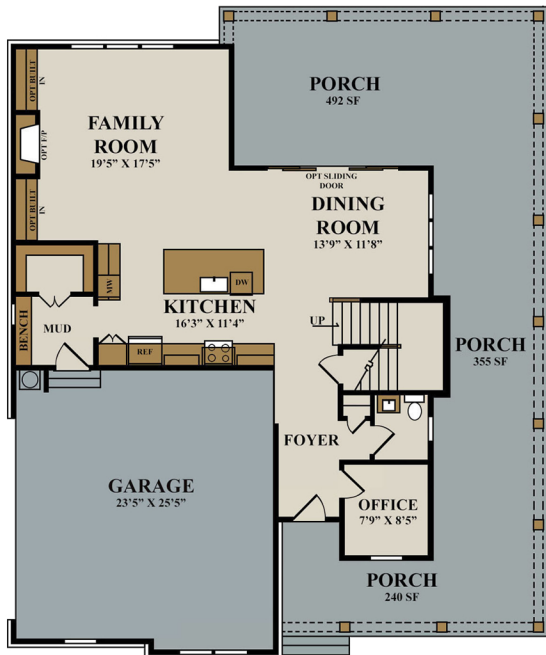

PLAN: 2694
MAIN FLOOR: 1154 SF
OPT BONUS FLOOR: 1540 SF
TOTAL: 2694 SF

<48'0">

<58'0.85">

GUIDE ONLY. THIS BROCHURE DOES NOT NECESSARILY REFLECT EXACT FINISHES/DETAILS.